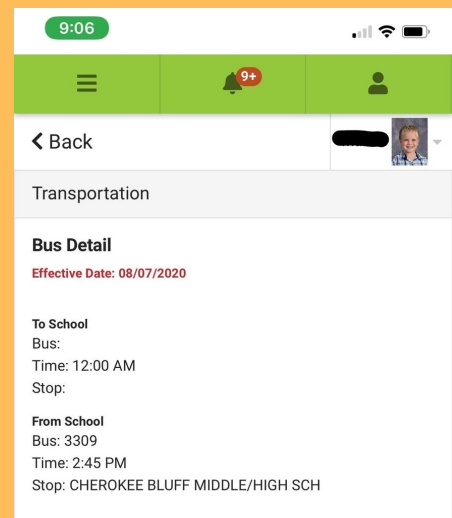

Transportation Info

1

Open App and click on the 3 lines at the top of the page.

2

Click More

3

Click Transportation

4

If your child rides a bus, you will see the Bus number, Time and Stop for to and from school.