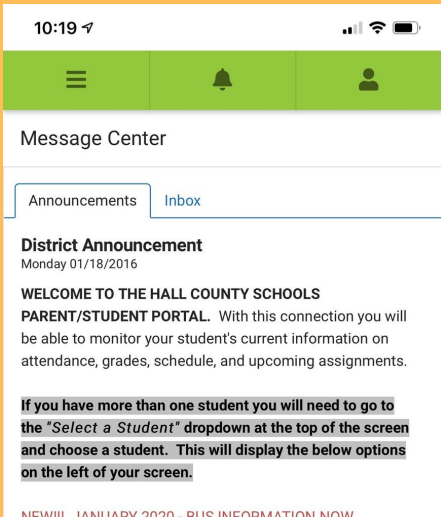

Transportation Info

1

Open App and click on the 3 lines at the top of the page.

2

Click More

3

Click Transportation

4

If your child rides a bus, you will see the Bus number, Time and Stop for to and from school.